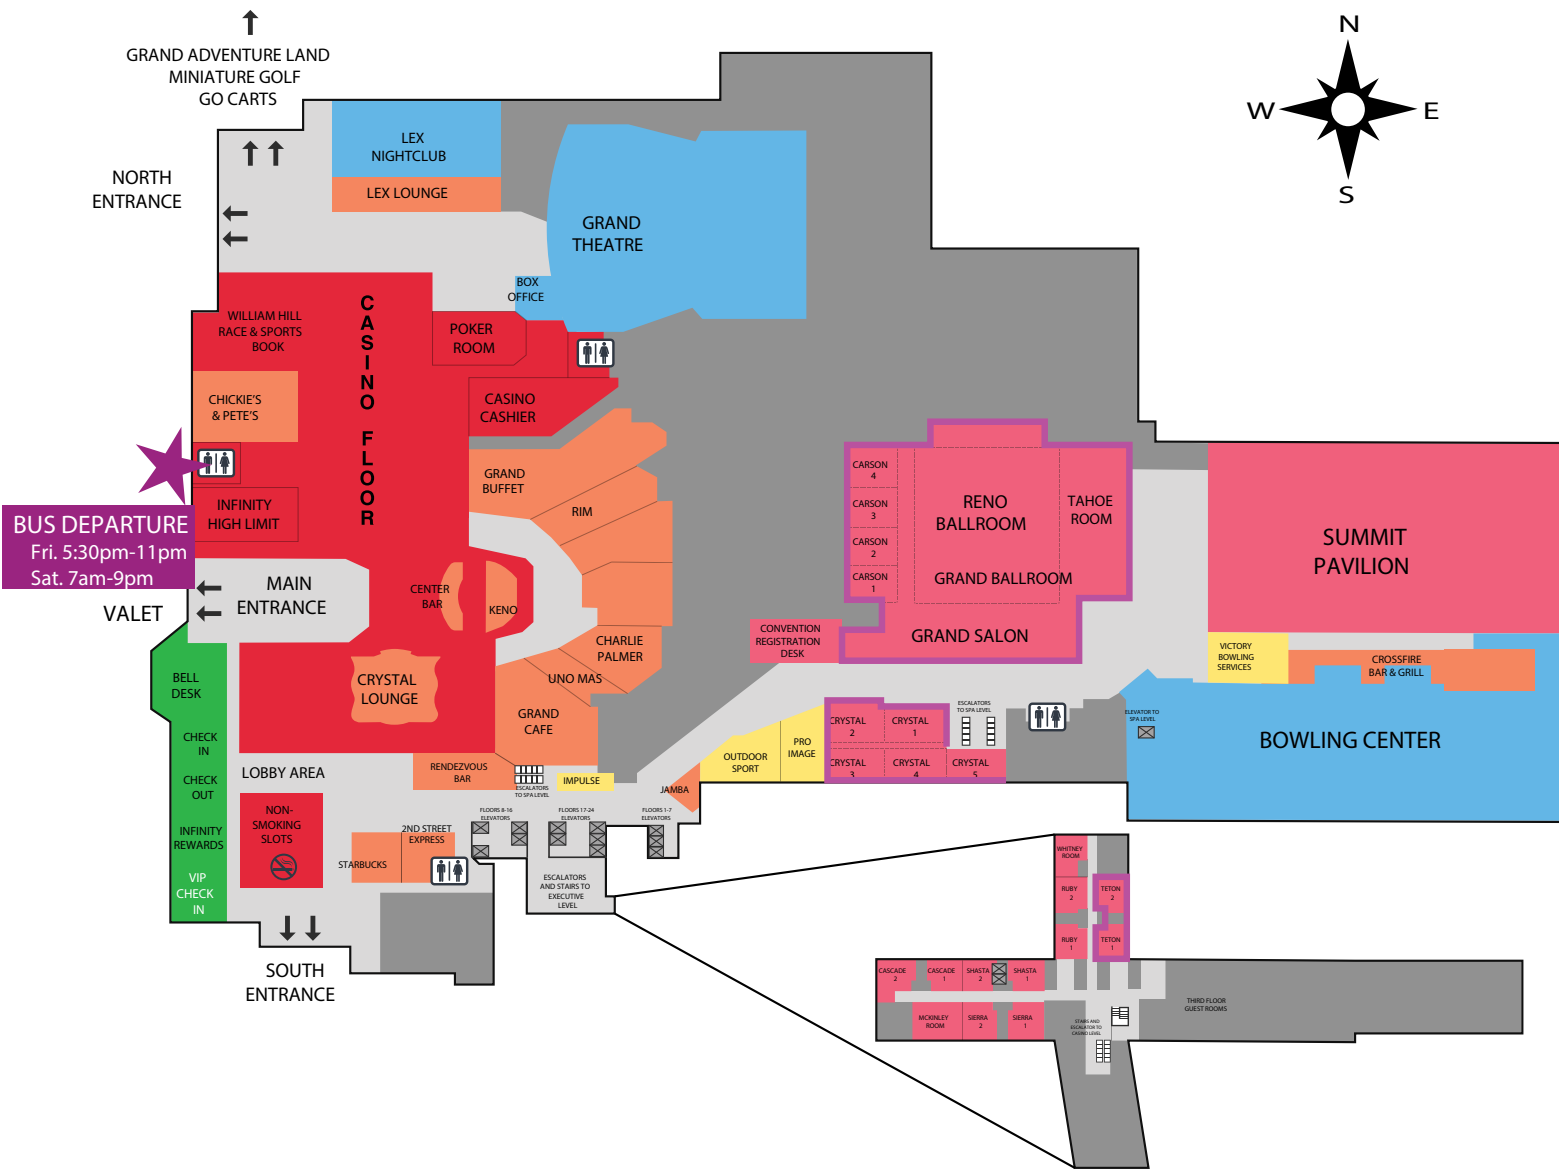

### **Saturday Jan. 18th, 2025**

7:00am – 9:30pm - All Buses Run Continous Shuttle DEPART HOTEL FRONT ENTRANCE <i>(Near Valet / Ride Share)</i>
---

# SPA LEVEL Lower Level

## MAP LEGEND

 SPA/FITNESS CENTER	 RESTROOMS
 RESTAURANTS & LOUNGES	 ELEVATOR
 ENTERTAINMENT	 ENTRANCE/EXIT
 MEETING/BALLROOMS	 ESCALATOR
 POOL/ICE RINK	
 RETAIL	

**NATIONAL POLE VAULT SUMMIT**

# CASINO LEVEL Main Level

**BUS DEPARTURE**  
 Fri. 5:30pm-11pm  
 Sat. 7am-9pm