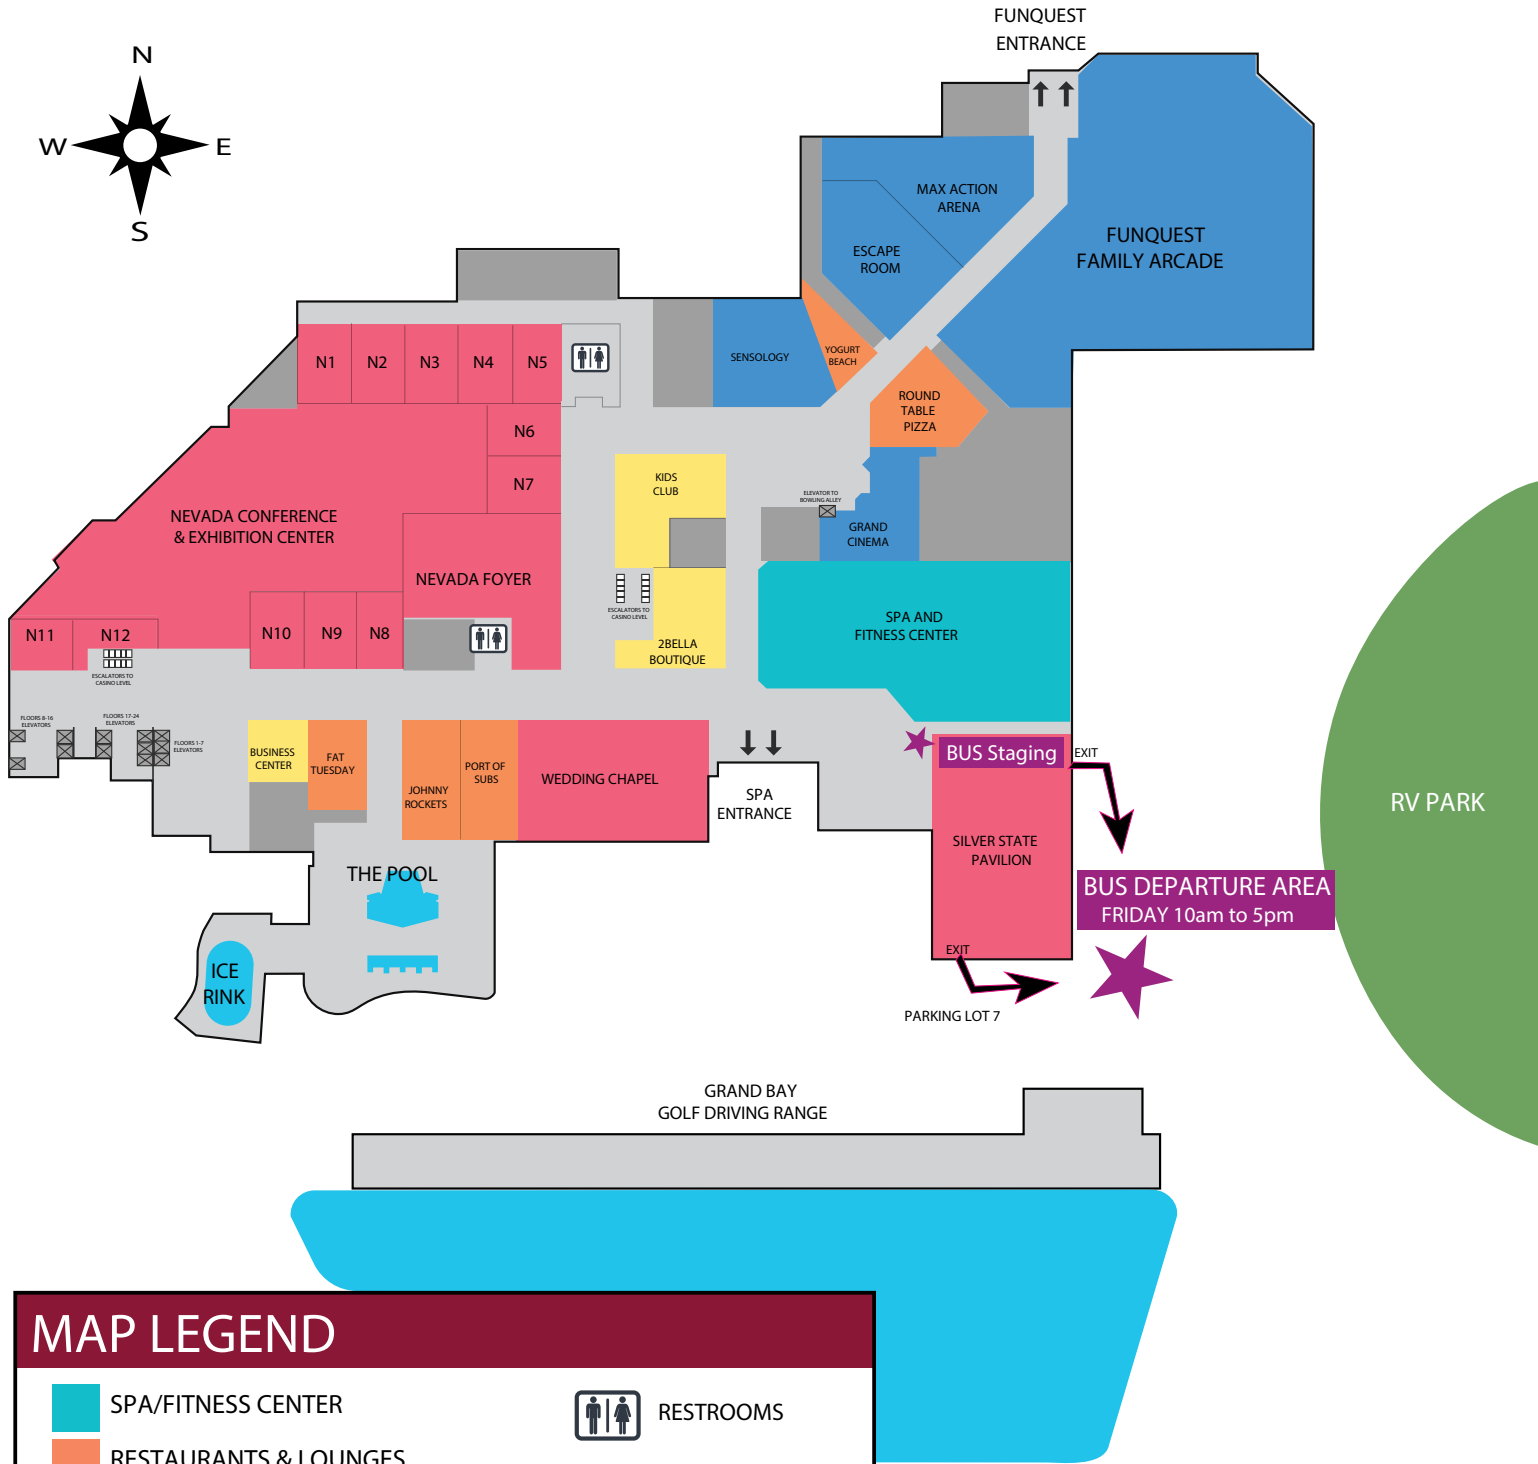

SPA LEVEL Lower Level

MAP LEGEND

SPA/FITNESS CENTER	RESTROOMS
RESTAURANTS & LOUNGES	ELEVATOR
ENTERTAINMENT	ENTRANCE/EXIT
MEETING/BALLROOMS	ESCALATOR
POOL/ICE RINK	
RETAIL	

NATIONAL POLE VAULT SUMMIT